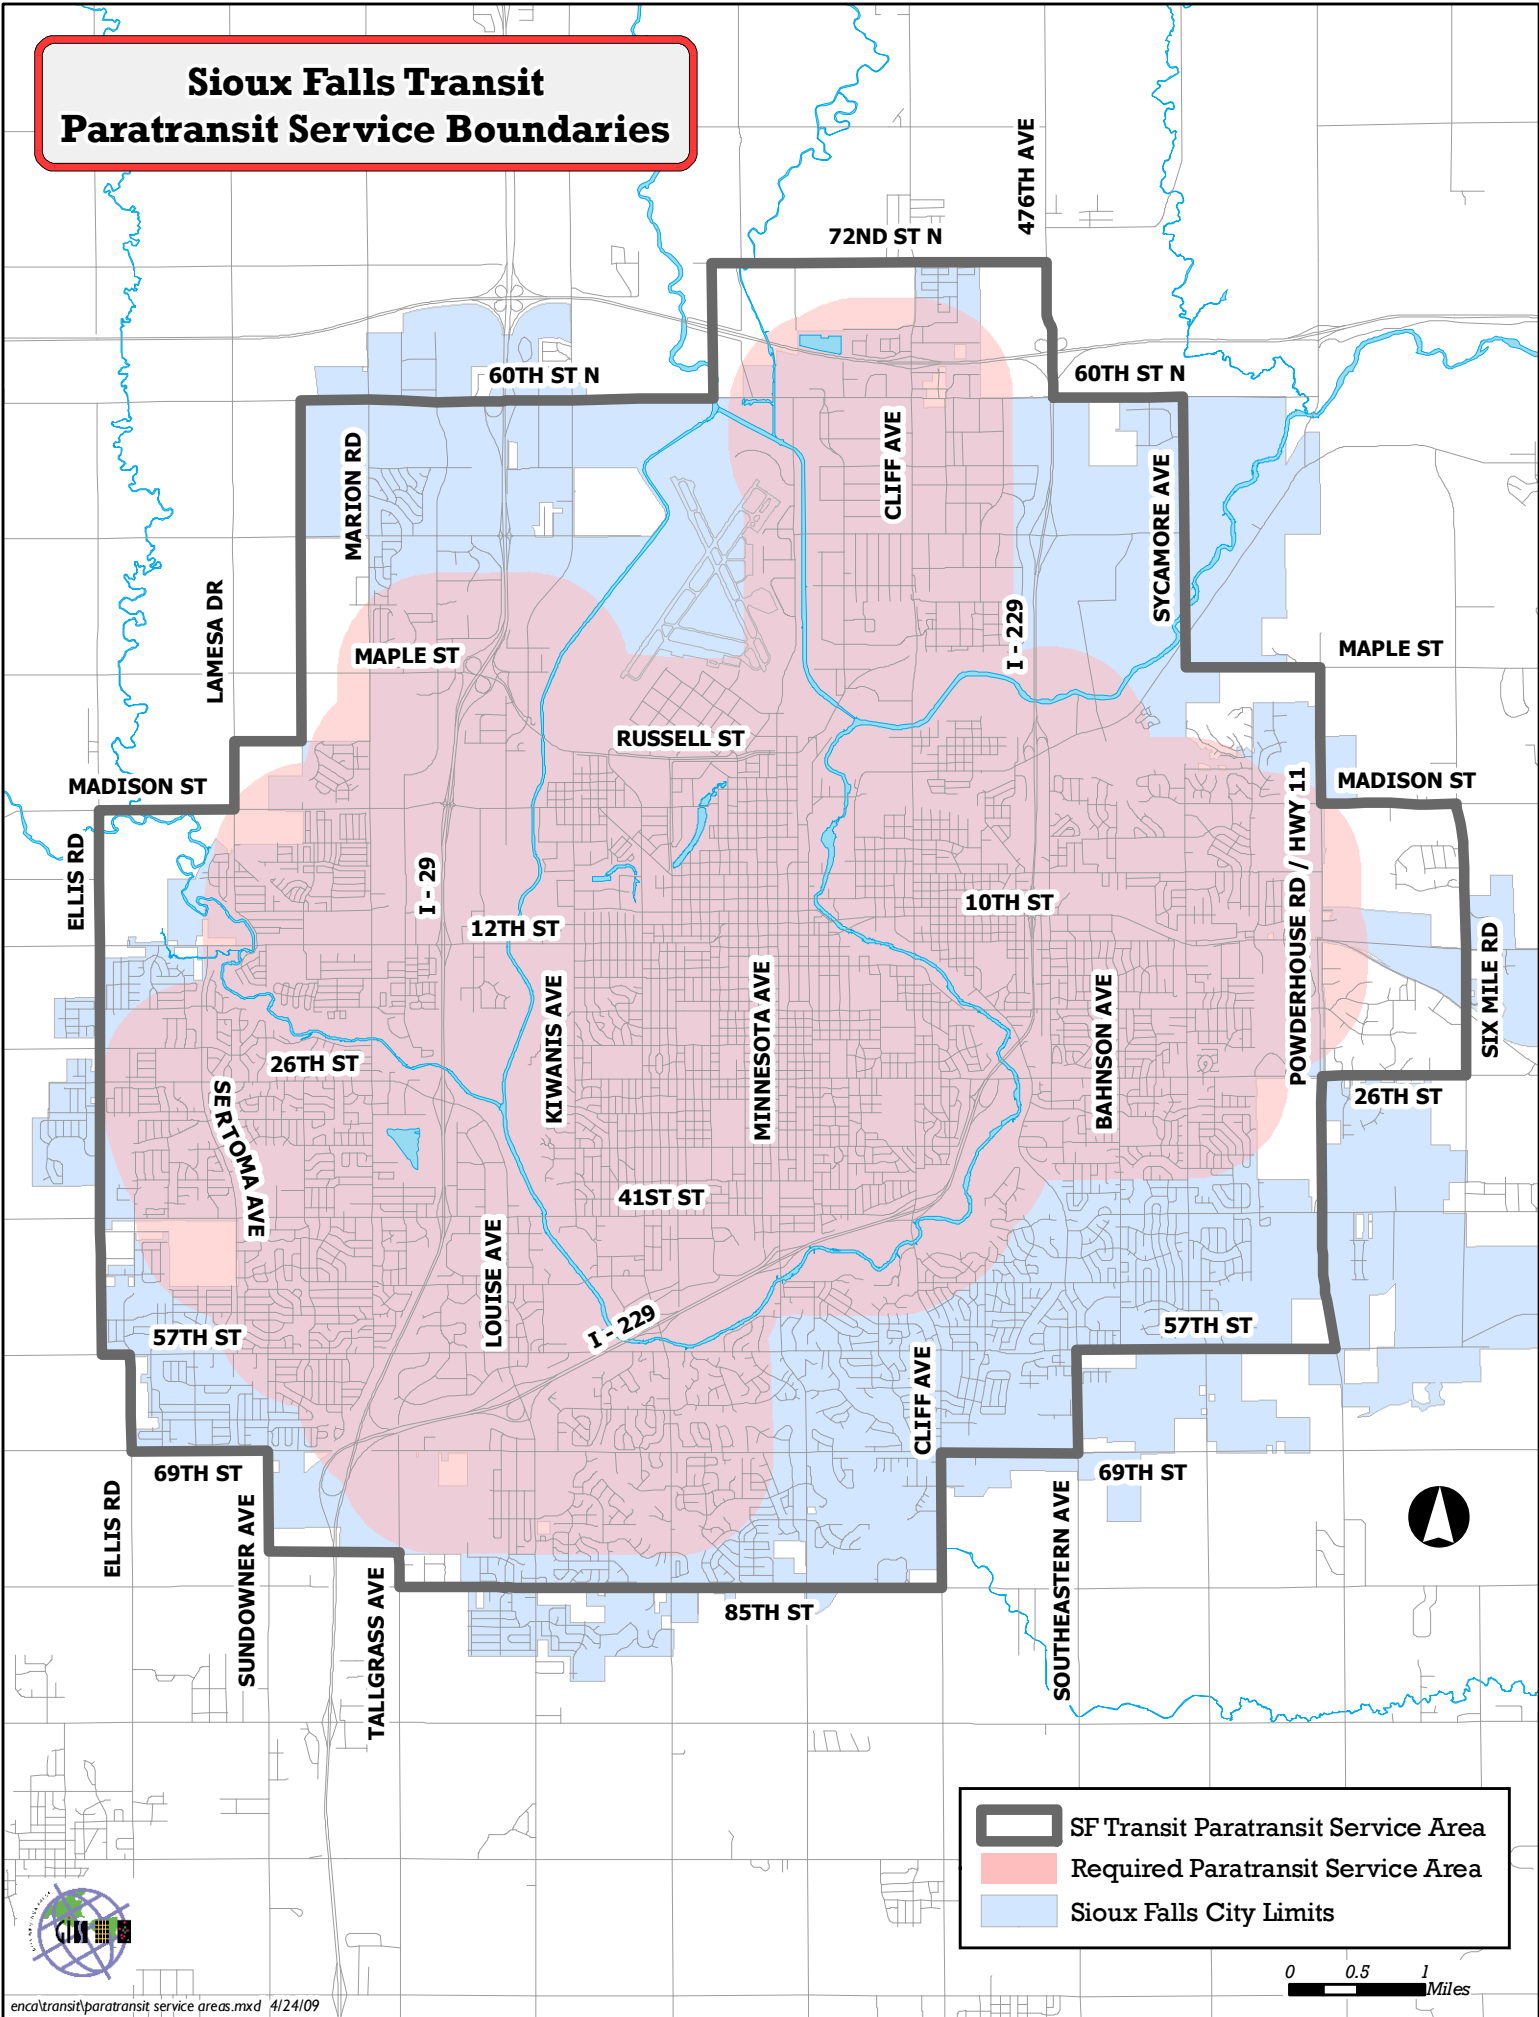

Sioux Falls Transit Paratransit Service Boundaries

-  SF Transit Paratransit Service Area
-  Required Paratransit Service Area
-  Sioux Falls City Limits

0 0.5 1 Miles